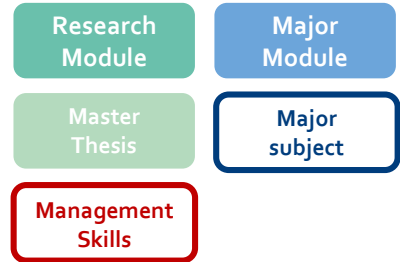

Technische Hochschule
Georg Agricola

This is only a condensed excerpt of the study plan.
Further detailed information can be found in the [Download](#) area of the University Examination Regulations (HPO) of the respective degree programme.

MRPE Master Part-time
Focus: Process Engineering