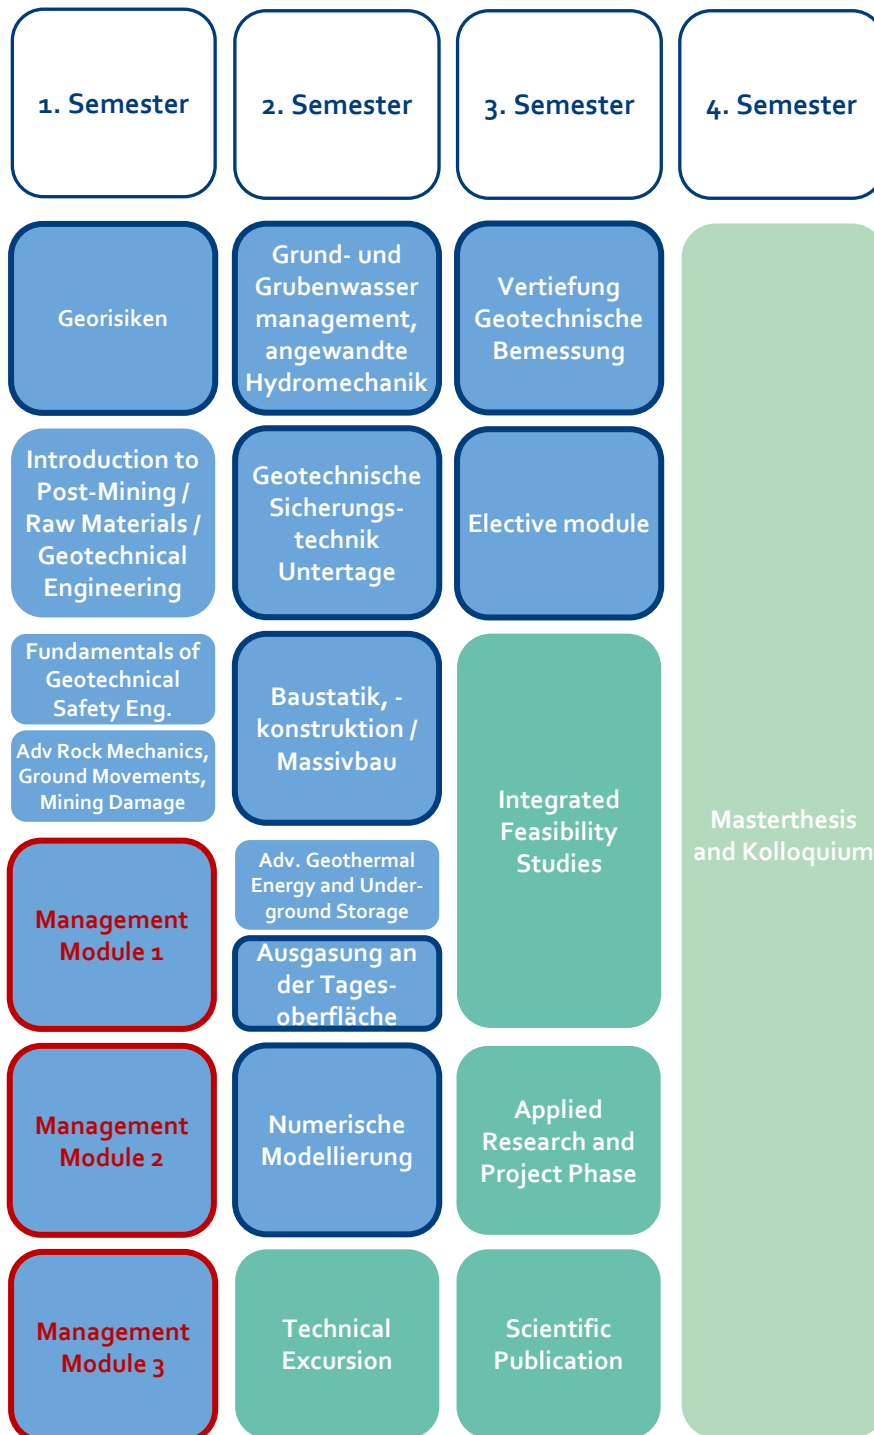

Technische  
Hochschule  
Georg Agricola

**MGRE-MR Master Full-time  
Georesource Engineering  
Focus: Mineral Resource**

Technische  
Hochschule  
Georg Agricola

**MGRE-GT Master Full-time  
Georeource Engineering  
Focus: Geo-Technology**