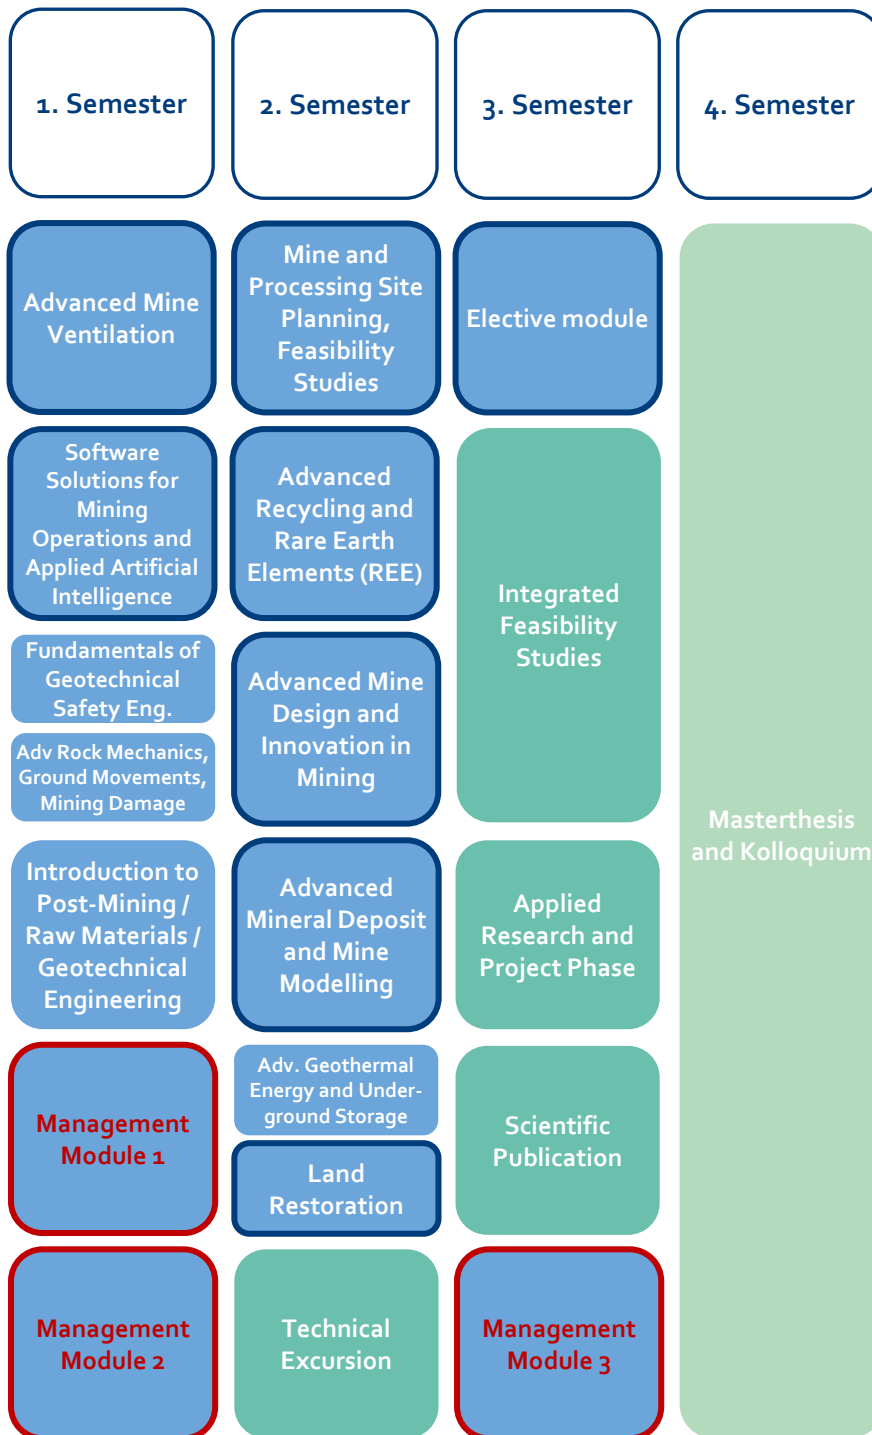

Technische  
Hochschule  
Georg Agricola

**MGRE-MR Master Full-time  
Georesource Engineering  
Focus: Mineral Resource**

Technische  
Hochschule  
Georg Agricola

**MGRE-GT Master Full-time  
Georeource Engineering  
Focus: Geo-Technology**