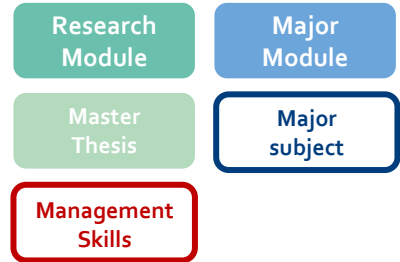

Technische Hochschule
Georg Agricola

This is only a condensed excerpt of the study plan.
Further detailed information can be found in the University Examination Regulations (HPO) of the respective degree programme.

MRPE Master Part-time
Focus: Process Engineering